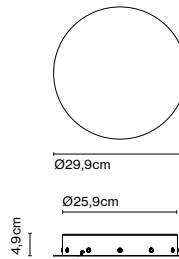

Weight: Net 3,2 kg – Gross 3,8 kg
 Package: 42 x 42 x 8 cm - 3,8 kg – VOL - 0,01 m³
 Product notes: Canopy for 24V luminaires.

Wire installation: Hardwired
 Canopy color: Black - Entry points: 3

Cluster Ambrosia V 200W