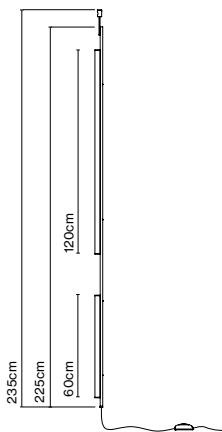

Ambrosia V 235 Plug-in NEW

Code	Finish	CCT
A704-141-15-22K	● Matt Gold	22K
A704-141-15-27K	● Matt Gold	27K
A704-141-15-30K	● Matt Gold	30K
A704-141-16-22K	● Black	22K
A704-141-16-27K	● Black	27K
A704-141-16-30K	● Black	30K

Materials
Structure: Aluminium
Diffuser: Methacrylate

Dimmable: Yes
Integrated dimmer: Yes
Dimming protocols: Progressive from 0 to 100

Product type: Pendant

Light source Ambrosia 22K: LED SMD 24Vdc 28,8W 2200K CRI90 3174lm
Luminaire Ambrosia 22K: 100 - 240 VAC 33,8W 2802lm

Light source Ambrosia 27K: LED SMD 24Vdc 28,8W 2700K CRI90 3267lm
Luminaire Ambrosia 27K: 100 - 240 VAC 33,8W 2812lm

Light source Ambrosia 30K: LED SMD 24Vdc 28,8W 3000K CRI90 3324lm
Luminaire Ambrosia 30K: 100 - 240 VAC 33,8W 2865lm

Weight: Net 1,6 kg – Gross 4,2 kg

Package: 15,4 x 15,4 x 256 cm - 4,2 kg – VOL - 0,06 m³

LED included