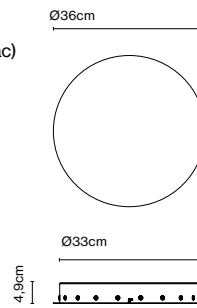

Cluster Ambrosia V 200W

Code A666-237-39
A666-235-39
A666-236-39
Finish ● Black
● Black
● Black

Dimming Triac
DALI (max. 150W)
Casambi (max. 150W)
Class II
I
I

Materials
Structure: Painted iron

Dimmable: Yes
Integrated dimmer: No
Dimming protocols: Phase cut (Triac)
DALI
Casambi

Product type: Accessory
Luminaire: 220 - 240 VAC TRIAC 200W (max.)
220 - 240 VAC DALI / Casambi 150W (max.)

Weight: Net 3,4 kg – Gross 4 kg
Package: 42 x 42 x 8 cm - 4 kg – VOL - 0,01 m³
Product notes: Canopy for 24V luminaires.