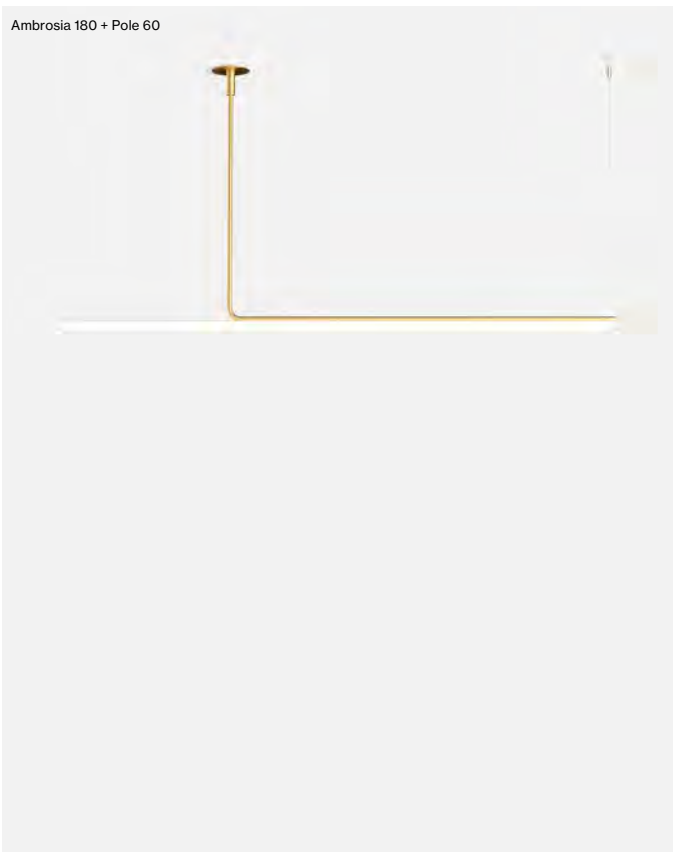

Ambrosia 180

Code	Finish	CCT
A704-002-15-22K	● Matt Gold	22K
A704-002-15-27K	● Matt Gold	27K
A704-002-15-30K	● Matt Gold	30K
A704-002-16-22K	● Black	22K
A704-002-16-27K	● Black	27K
A704-002-16-30K	● Black	30K

Materials
Structure: Aluminium
Diffuser: Methacrylate
Canopy: Aluminium / Steel

Dimmable: Yes
Integrated dimmer: No
Dimming protocols: It depends on the purchased power supply.

Product type: Pendant / Ceiling
Light source Ambrosia 22K: LED SMD 24Vdc 28,8W 2200K CRI90 3174lm
Luminaire Ambrosia 22K: (Power supply not included) 2823lm

Light source Ambrosia 27K: LED SMD 24Vdc 28,8W 2700K CRI90 3042lm
Luminaire Ambrosia 27K: (Power supply not included) 2833lm

Light source Ambrosia 30K: LED SMD 24Vdc 28,8W 3000K CRI90 3384lm
Luminaire Ambrosia 30K: (Power supply not included) 2886lm

Weight: 3,1 kg – Gross 3,6 kg
Package: 29 x 10 x 135 cm - 2 kg – VOL - 0,04 m³
8 x 8 x 188 cm - 1,6 kg – VOL - 0,01 m³

Product notes: 24V remote power supply to be ordered separately.
LED included

(1) The height can be increased by means of the 40 or 60 cm poles (max. 3 units.) They can be combined..

Wire installation: Hardwired / Recessed

Ambrosia 210

Code	Finish	CCT
A704-003-15-22K	● Matt Gold	22K
A704-003-15-27K	● Matt Gold	27K
A704-003-15-30K	● Matt Gold	30K
A704-003-16-22K	● Black	22K
A704-003-16-27K	● Black	27K
A704-003-16-30K	● Black	30K

Materials
Structure: Aluminium
Diffuser: Methacrylate
Canopy: Aluminium / Steel

Dimmable: Yes
Integrated dimmer: No
Dimming protocols: It depends on the purchased power supply.

Product type: Pendant / Ceiling
Light source Ambrosia 22K: LED SMD 24Vdc 28,8W 2200K CRI90 3174lm
Luminaire Ambrosia 22K: (Power supply not included) 2802lm