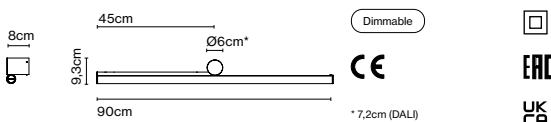

Ambrosia A 90 left AC NEW

Code	Finish	CCT	Dimming
A704-034-15-22K	● Matt Gold	22K	Triac
A704-034-15-27K	● Matt Gold	27K	Triac
A704-034-15-30K	● Matt Gold	30K	Triac
A704-034-16-22K	● Black	22K	Triac
A704-034-16-27K	● Black	27K	Triac
A704-034-16-30K	● Black	30K	Triac
A704-035-15-22K	● Matt Gold	22K	DALI
A704-035-15-27K	● Matt Gold	27K	DALI
A704-035-15-30K	● Matt Gold	30K	DALI
A704-035-16-22K	● Black	22K	DALI
A704-035-16-27K	● Black	27K	DALI
A704-035-16-30K	● Black	30K	DALI

Materials: Aluminium
Structure: Aluminium
Diffuser: Methacrylate
Canopy: Aluminium / Steel

Dimmable: Yes
Integrated dimmer: No
Dimming protocols: Phase cut (Triac)
DALI

Product type: Wall

Light source Ambrosia 22K: LED SMD 500mA 12,9W 2200K CRI90 1776lm
Luminaire Ambrosia 22K: 220 - 240 VAC TRIAC 15,4W 1668lm / DALI 15,5W
Light source Ambrosia 27K: LED SMD 500mA 12,9W 2700K CRI90 17985lm
Luminaire Ambrosia 27K: 220 - 240 VAC TRIAC 15,4W 1756lm / DALI 15,5W
Light source Ambrosia 30K: LED SMD 500mA 12,9W 2700K CRI90 1815lm
Luminaire Ambrosia 30K: 220 - 240 VAC TRIAC 15,4W 1634lm / DALI 15,5W

Weight: Net 0,75 kg – Gross 1,5 kg
Package: 13 x 15,5 x 99 cm - 1,5 kg – Vol - 0,02 m³
LED included. Power supply included.

Wire installation: Hardwired