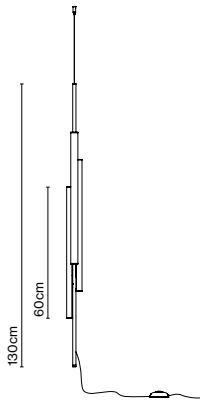

Light source Ambrosia 27K: LED SMD 24Vdc 28,8W 2700K CRI90 3267lm
Luminaire Ambrosia 27K: 100 - 240 VAC 33,8W 3021lm

Light source Ambrosia 30K: LED SMD 24Vdc 28,8W 3000K CRI90 3324lm
Luminaire Ambrosia 30K: 100 - 240 VAC 33,8W 3078lm

Weight: Net 1,4 kg – Gross 2,1 kg

Package: 13 x 13 x 136 cm - 2,1 kg – VOL - 0,02 m³

LED included

Dimmable

Cable length: 2 m
Wire installation: Plug-in
Color cord: Black
Switch location: In-line

Ambrosia V 130 NEW