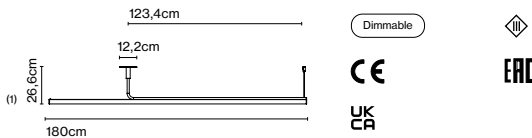

Weight: 3,1 kg – Gross 3,6 kg
 Package: 29 x 10 x 135 cm - 2 kg – VOL - 0,04 m³
 8 x 8 x 188 cm - 1,6 kg – VOL - 0,01 m³

Product notes: 24V remote power supply to be ordered separately.
 LED included

(1) The height can be increased by means of the 40 or 60 cm poles (max. 3 units.) They can be combined..