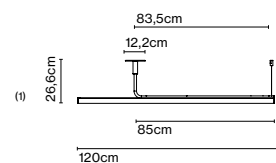

Ambrosia 120

Code	Finish	CCT
A704-001-15-22K	● Matt Gold	22K
A704-001-15-27K	● Matt Gold	27K
A704-001-15-30K	● Matt Gold	30K
A704-001-16-22K	● Black	22K
A704-001-16-27K	● Black	27K
A704-001-16-30K	● Black	30K

Materials: Aluminium
Structure: Aluminium
Diffuser: Methacrylate
Canopy: Aluminium / Steel

Dimmable: Yes
Integrated dimmer: No
Dimming protocols: It depends on the purchased power supply.

Product type: Pendant / Ceiling

Light source Ambrosia 22K: LED SMD 24Vdc 19,2W 2200K CRI90 2116lm
Luminaire Ambrosia 22K: (Power supply not included) 1885lm

Light source Ambrosia 27K: LED SMD 24Vdc 19,2W 2700K CRI90 2028lm
Luminaire Ambrosia 27K: (Power supply not included) 1891lm

Light source Ambrosia 30K: LED SMD 24Vdc 19,2W 3000K CRI90 2256lm
Luminaire Ambrosia 30K: (Power supply not included) 1927lm

Weight: Net 2,4 kg – Gross 3 kg

Package: 29 x 10 x 135 cm - 2 kg - VOL - 0,04 m³
8 x 8 x 128 cm - 1 kg - VOL - 0,01 m³

Product notes: 24V remote power supply to be ordered separately.
LED included