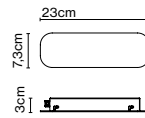

Ambrosia canopy

Code	Finish	Dimming	Class
A666-214-15	● Matt Gold - 20W 24V	Triac	II
A666-214-16	● Black - 20W 24V	Triac	II
A666-222-15	● Matt Gold - 35W 24V	Casambi	I
A666-222-16	● Black - 35W 24V	Casambi	I
A666-216-15	● Matt Gold - 50W 24V	Triac	II
A666-216-16	● Black - 50W 24V	Triac	II
A666-223-15	● Matt Gold - 60W 24V	Casambi	I
A666-223-16	● Black - 60W 24V	Casambi	I
A666-217-15	● Matt Gold - 35W 24V	DALI	I
A666-217-16	● Black - 35W 24V	DALI	I
A666-218-15	● Matt Gold - 60W 24V	DALI	I
A666-218-16	● Black - 60W 24V	DALI	I