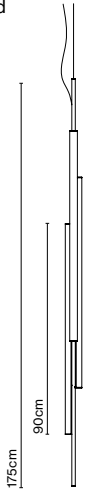

Ambrosia V 175 NEW

Code	Finish	CCT
A704-144-15-22K	● Matt Gold	22K
A704-144-15-27K	● Matt Gold	27K
A704-144-15-30K	● Matt Gold	30K
A704-144-16-22K	● Black	22K
A704-144-16-27K	● Black	27K
A704-144-16-30K	● Black	30K

Materials
Structure: Aluminium
Diffuser: Methacrylate

Dimmable: Yes
Integrated dimmer: No
Dimming protocols: It depends on the purchased power supply.

Product type: Pendant

Light source Ambrosia 22K: LED SMD 24Vdc 43,2W 2200K CRI90 4761lm
Luminaire Ambrosia 22K: (Power supply not included) 4476lm

Light source Ambrosia 27K: LED SMD 24Vdc 43,2W 2700K CRI90 4788lm
Luminaire Ambrosia 27K: (Power supply not included) 4491lm

Light source Ambrosia 30K: LED SMD 24Vdc 43,2W 3000K CRI90 5016lm
Luminaire Ambrosia 30K: (Power supply not included) 4575lm

Weight: Net 1,4 kg – Gross 2,5 kg
Package: 13 x 13 x 184 cm - 2,5 kg – VOL - 0,03 m³

Product notes: 24V remote power supply to be ordered separately.
LED included