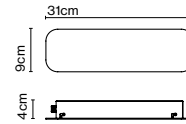

A666-216-15	● Matt Gold - 50W 24V	Triac	II
A666-216-16	● Black - 50W 24V	Triac	II
A666-217-15	● Matt Gold - 35W 24V	DALI	I
A666-217-16	● Black - 35W 24V	DALI	I