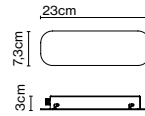

Canopy Ambrosia

Code	Finish	Dimming	Class
A666-222-15	● Matt Gold - 35W 24V	Casambi	I
A666-222-16	● Black - 35W 24V	Casambi	I