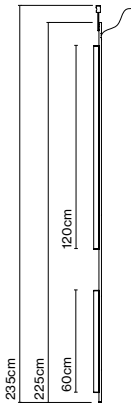

Code	Finish	CCT
A704-140-15-22K	● Matt Gold	22K
A704-140-15-27K	● Matt Gold	27K
A704-140-15-30K	● Matt Gold	30K
A704-140-16-22K	● Black	22K
A704-140-16-27K	● Black	27K
A704-140-16-30K	● Black	30K

Materials: Aluminium
Structure: Aluminium
Diffuser: Methacrylate

Dimmable: Yes
Integrated dimmer: No
Dimming protocols: It depends on the purchased power supply.

Product type: Pendant
Light source Ambrosia 22K: LED SMD 24Vdc 28,8W 2200K CRI90 3174lm
Luminaire Ambrosia 22K: (Power supply not included) 2802lm

Light source Ambrosia 27K: LED SMD 24Vdc 28,8W 2700K CRI90 3267lm
Luminaire Ambrosia 27K: (Power supply not included) 2812lm

Light source Ambrosia 30K: LED SMD 24Vdc 28,8W 3000K CRI90 3324lm
Luminaire Ambrosia 30K: (Power supply not included) 2865lm

Weight: Net 1,4 kg – Gross 4 kg
Package: 15,4 x 15,4 x 256 cm - 4 kg – VOL - 0,06 m³
Product notes: 24V remote power supply to be ordered separately.
LED included

Wire installation: Hardwired
Cable length: 2 m
Color cord: Black