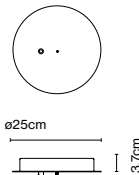

Canopy Ambrosia V 50W

Code	Finish	Dimming	Class
A666-239-15	● Matt Gold	Triac	I
A666-240-15	● Matt Gold	DALI	I
A666-241-15	● Matt Gold	Casambi	I
A666-239-16	● Black	Triac	I
A666-240-16	● Black	DALI	I
A666-241-16	● Black	Casambi	I

Materials
Structure: Painted iron

Product type: Accessory
Luminaire: 220 - 240 VAC TRIAC 50W (max.)
220 - 240 VAC DALI / Casambi 60W (max.)

Weight: Net 1,2 kg – Gross 1,6 kg
Package: 42 x 42 x 8 cm -1,6 kg – VOL - 0,01 m³

Wire installation: Hardwired
Canopy color: Black - Entry points: 1

Dimmable: Yes
Integrated dimmer: No
Dimming protocols: Phase cut (Triac)
DALI
Casambi

Dimmable

ERC

CE

UK
CA