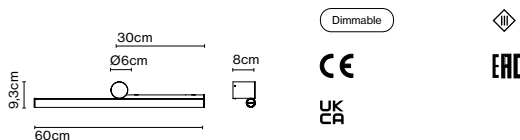

Ambrosia A 60 right

Code	Finish	CCT
A704-016-15-22K	● Matt Gold	22K
A704-016-15-27K	● Matt Gold	27K
A704-016-15-30K	● Matt Gold	30K
A704-016-16-22K	● Black	22K
A704-016-16-27K	● Black	27K
A704-016-16-30K	● Black	30K

Materials
Structure: Aluminium
Diffuser: Methacrylate
Canopy: Aluminium / Steel

Dimmable: Yes
Integrated dimmer: No
Dimming protocols: It depends on the purchased power supply.

Product type: Wall
Light source Ambrosia 22K: LED SMD 24Vdc 9,6W 2200K CRI90 1058lm
Luminaire Ambrosia 22K: (Power supply not included) 1003lm

Light source Ambrosia 27K: LED SMD 24Vdc 9,6W 2700K CRI90 1014lm
Luminaire Ambrosia 27K: (Power supply not included) 1007lm

Light source Ambrosia 30K: LED SMD 24Vdc 9,6W 3000K CRI90 1028lm
Luminaire Ambrosia 30K: (Power supply not included) 1025lm

Product notes: 24V remote power supply to be ordered separately.

Weight: Net 0,59 kg – Gross 1,3 kg

Package: 6,8 x 8 x 8 cm - 0,6 kg – Vol - 0,004 m³

14,5 x 13,5 x 61 cm - 0,7 kg – Vol - 0,01 m³

LED included

Wire installation: Hardwired / Recessed