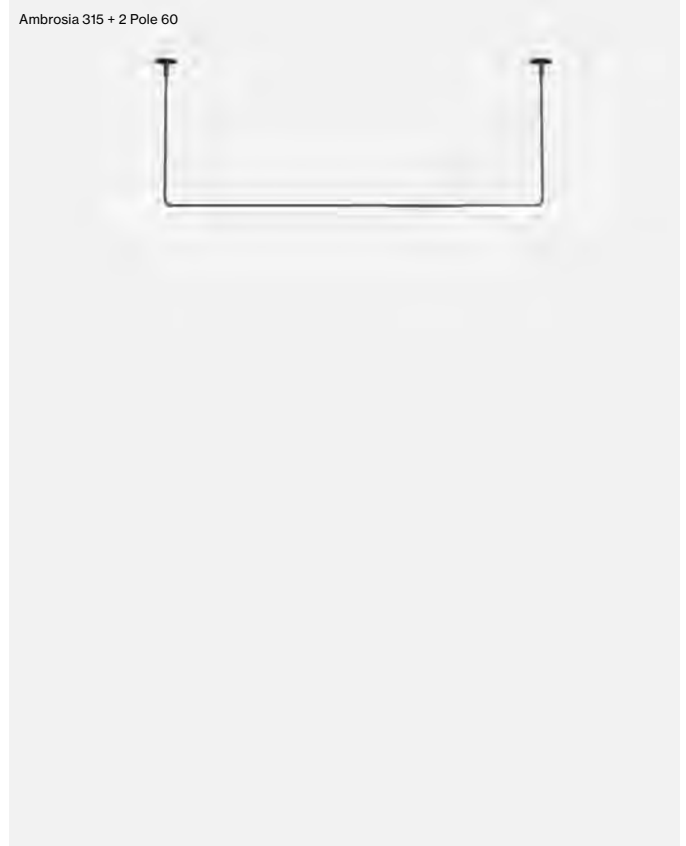

Ambrosia 315

Code	Finish	CCT
A704-004-15-22K	● Matt Gold	22K
A704-004-15-27K	● Matt Gold	27K
A704-004-15-30K	● Matt Gold	30K
A704-004-16-22K	● Black	22K
A704-004-16-27K	● Black	27K
A704-004-16-30K	● Black	30K

Materials
Structure: Aluminium
Diffuser: Methacrylate
Canopy: Aluminium / Steel

Dimmable: Yes
Integrated dimmer: No
Dimming protocols: It depends on the purchased power supply.

Product type: Pendant / Ceiling

Light source Ambrosia 22K: LED SMD 24Vdc 43,2W 2200K CRI90 4761lm
Luminaire Ambrosia 22K: (Power supply not included) 4220lm

Light source Ambrosia 27K: LED SMD 24Vdc 43,2W 2700K CRI90 4563lm
Luminaire Ambrosia 27K: (Power supply not included) 4235lm

Light source Ambrosia 30K: LED SMD 24Vdc 43,2W 3000K CRI90 5076lm
Luminaire Ambrosia 30K: (Power supply not included) 4314lm

Weight: Net 5,1 kg – Gross 5,9 kg

Package: 29 x 10 x 225 cm - 3,5 kg – VOL - 0,065 m³

8 x 8 x 98 cm - 0,8 kg – VOL - 0,006 m³

8 x 8 x 188 cm - 1,6 kg – VOL - 0,01 m³

Product notes: 24V remote power supply to be ordered separately.
LED included

(1) The height can be increased by means of the 40 or 60 cm poles (max. 3 units per each side). They can be combined.

Wire installation: Hardwired / Recessed

Pole Ambrosia 40

Code	Finish
A704-005-15	● Matt Gold
A704-005-16	● Black

Materials
Structure: Metal

Product type: Accessory

Pole Ambrosia 60

Code	Finish
A704-006-15	● Matt Gold
A704-006-16	● Black

Materials
Structure: Metal

Product type: Accessory