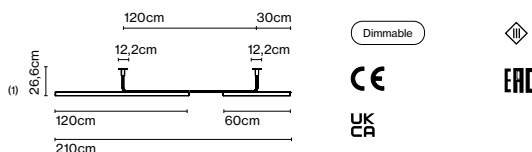

Ambrosia 210

Code	Finish	CCT
A704-003-15-22K	● Matt Gold	22K
A704-003-15-27K	● Matt Gold	27K
A704-003-15-30K	● Matt Gold	30K
A704-003-16-22K	● Black	22K
A704-003-16-27K	● Black	27K
A704-003-16-30K	● Black	30K

Materials
Structure: Aluminium
Diffuser: Methacrylate
Canopy: Aluminium / Steel

Dimmable: Yes
Integrated dimmer: No
Dimming protocols: It depends on the purchased power supply.

Product type: Pendant / Ceiling
Light source Ambrosia 22K: LED SMD 24Vdc 28,8W 2200K CRI90 3174lm
Luminaire Ambrosia 22K: (Power supply not included) 2802lm

Light source Ambrosia 27K: LED SMD 24Vdc 28,8W 2700K CRI90 3042lm
Luminaire Ambrosia 27K: (Power supply not included) 2812lm

Light source Ambrosia 30K: LED SMD 24Vdc 28,8W 3000K CRI90 3384lm
Luminaire Ambrosia 30K: (Power supply not included) 2865lm

Weight: Net 3,1 kg – Gross 3,6 kg
Package: 29 x 10 x 135 cm - 2 kg – VOL - 0,04 m³
8 x 8 x 68 cm - 0,6 kg – VOL - 0,004 m³
8 x 8 x 128 cm - 1 kg – VOL - 0,01 m³

Product notes: 24V remote power supply to be ordered separately.
LED included

(1) The height can be increased by means of the 40 or 60 cm poles (max. 3 units per each side). They can be combined.

Wire installation: Hardwired / Recessed