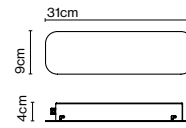

Ambrosia canopy

Code	Finish	Dimming	Class
A666-214-15	● Matt Gold - 20W 24V	Triac	II
A666-214-16	● Black - 20W 24V	Triac	II
A666-222-15	● Matt Gold - 35W 24V	Casambi	I
A666-222-16	● Black - 35W 24V	Casambi	I
A666-216-15	● Matt Gold - 50W 24V	Triac	II
A666-216-16	● Black - 50W 24V	Triac	II
A666-223-15	● Matt Gold - 60W 24V	Casambi	I
A666-223-16	● Black - 60W 24V	Casambi	I
A666-217-15	● Matt Gold - 35W 24V	DALI	I
A666-217-16	● Black - 35W 24V	DALI	I
A666-218-15	● Matt Gold - 60W 24V	DALI	I
A666-218-16	● Black - 60W 24V	DALI	I