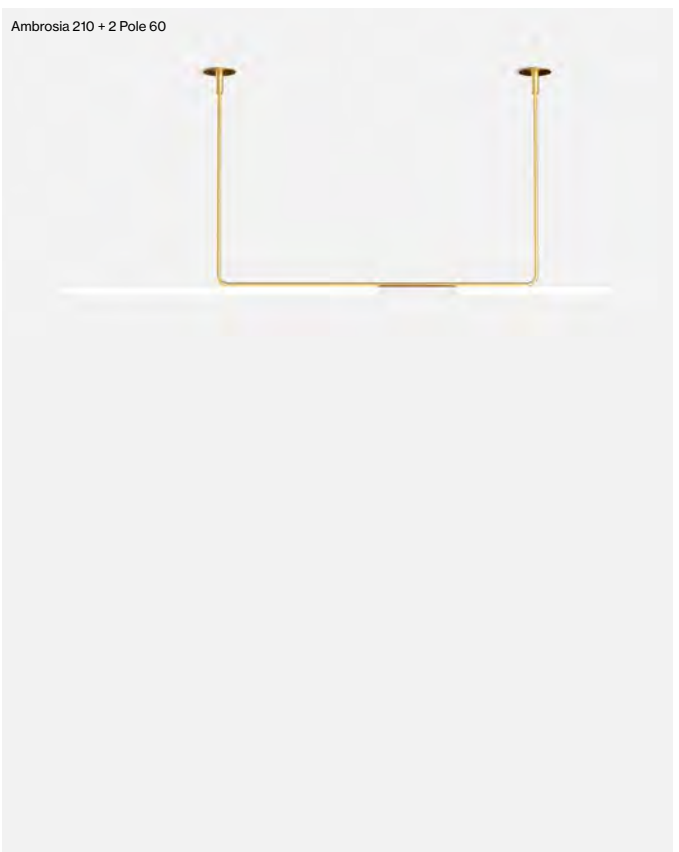

Ambrosia 180

Code	Finish	CCT
A704-002-15-22K	● Matt Gold	22K
A704-002-15-27K	● Matt Gold	27K
A704-002-15-30K	● Matt Gold	30K
A704-002-16-22K	● Black	22K
A704-002-16-27K	● Black	27K
A704-002-16-30K	● Black	30K

Materials
Structure: Aluminium
Diffuser: Methacrylate
Canopy: Aluminium / Steel

Dimmable: Yes
Integrated dimmer: No
Dimming protocols: It depends on the purchased power supply.

Product type: Pendant / Ceiling
Light source Ambrosia 22K: LED SMD 24Vdc 28,8W 2200K CRI90 3174lm
Luminaire Ambrosia 22K: (Power supply not included) 2823lm

Light source Ambrosia 27K: LED SMD 24Vdc 28,8W 2700K CRI90 3042lm
Luminaire Ambrosia 27K: (Power supply not included) 2833lm

Light source Ambrosia 30K: LED SMD 24Vdc 28,8W 3000K CRI90 3384lm
Luminaire Ambrosia 30K: (Power supply not included) 2886lm

Weight: 3,1 kg – Gross 3,6 kg
Package: 29 x 10 x 135 cm - 2 kg – VOL - 0,04 m³
8 x 8 x 188 cm - 1,6 kg – VOL - 0,01 m³

Product notes: 24V remote power supply to be ordered separately.
LED included

(1) The height can be increased by means of the 40 or 60 cm poles (max. 3 units.) They can be combined..

Wire installation: Hardwired / Recessed

Ambrosia 210

Code	Finish	CCT
A704-003-15-22K	● Matt Gold	22K
A704-003-15-27K	● Matt Gold	27K
A704-003-15-30K	● Matt Gold	30K
A704-003-16-22K	● Black	22K
A704-003-16-27K	● Black	27K
A704-003-16-30K	● Black	30K

Materials
Structure: Aluminium
Diffuser: Methacrylate
Canopy: Aluminium / Steel

Dimmable: Yes
Integrated dimmer: No
Dimming protocols: It depends on the purchased power supply.

Product type: Pendant / Ceiling
Light source Ambrosia 22K: LED SMD 24Vdc 28,8W 2200K CRI90 3174lm
Luminaire Ambrosia 22K: (Power supply not included) 2802lm