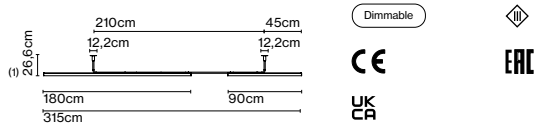

Light source Ambrosia 30K: LED SMD 24Vdc 43,2W 3000K CRI90 5076lm
 Luminaire Ambrosia 30K: (Power supply not included) 4314lm

Weight: Net 5,1 kg – Gross 5,9 kg

Package: 29 x 10 x 225 cm - 3,5 kg – VOL - 0,065 m³

8 x 8 x 98 cm - 0,8 kg – VOL - 0,006 m³

8 x 8 x 188 cm - 1,6 kg – VOL - 0,01 m³

Product notes: 24V remote power supply to be ordered separately.
 LED included

(1) The height can be increased by means of the 40 or 60 cm poles (max. 3 units per each side). They can be combined.