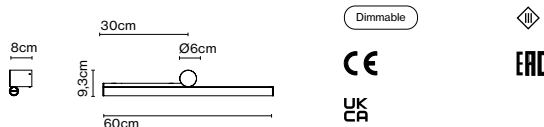

Product notes: 24V remote power supply to be ordered separately.

Weight: Net 0,59 kg – Gross 1,3 kg

Package: 6,8 x 8 x 8 cm - 0,6 kg – Vol - 0,004 m³

14,5 x 13,5 x 61 cm - 0,7 kg – Vol - 0,01 m³

LED included