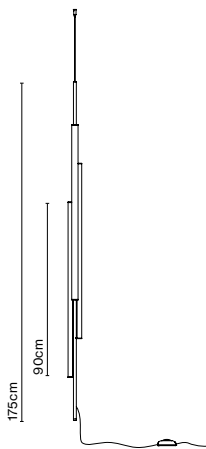

Materials: Aluminium
Structure: Aluminium
Diffuser: Methacrylate

Dimmable: Yes
Integrated dimmer: Yes
Dimmer type: Progressive from 0 to 100

Product type: Pendant

Light source Ambrosia 22K: LED SMD 24Vdc 43,2W 2200K CRI90 4761lm
Luminaire Ambrosia 22K: 100 - 240 50,5W VAC 4476lm

Weight: Net 1,6 kg – Gross 2,7 kg
Package: 13 x 13 x 184 cm – 2,7 kg – VOL - 0,03 m³
LED included

Dimmable

CE

ERC

Cable length: 2 m
Wire installation: Plug-in
Color cord: Black
Switch location: In-line

Ambrosia V 175 NEW